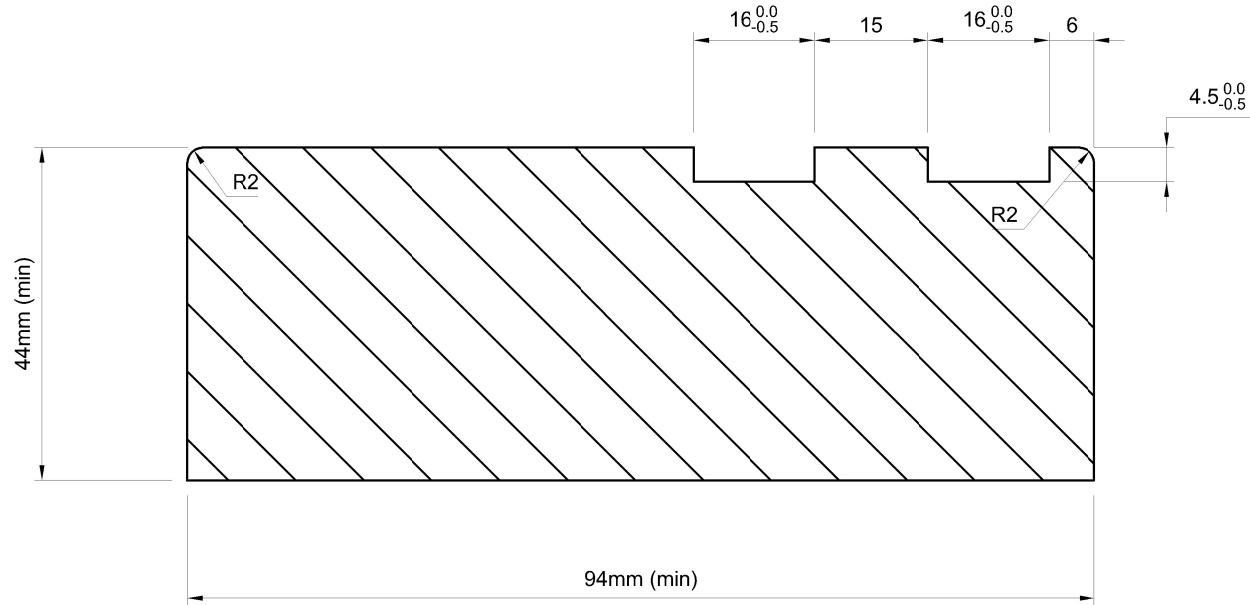

All Dimensions Are  
In mm Unless Stated

Do Not Scale.

If In Doubt Ask!

Description: **Machining Profile - FD60 Head Lining Profile - Non Quick2Fit - Geze Boxer 3-6 & Rutland ITS11204 Concealed Closers**

Drawn By: **P. Brash**

Approved: **Approved**

Revision:

Date: **03/06/2026**

Drawing No:

Size: **See Above**

Tolerance: **+/- 0.5mm**

Fire Rating: